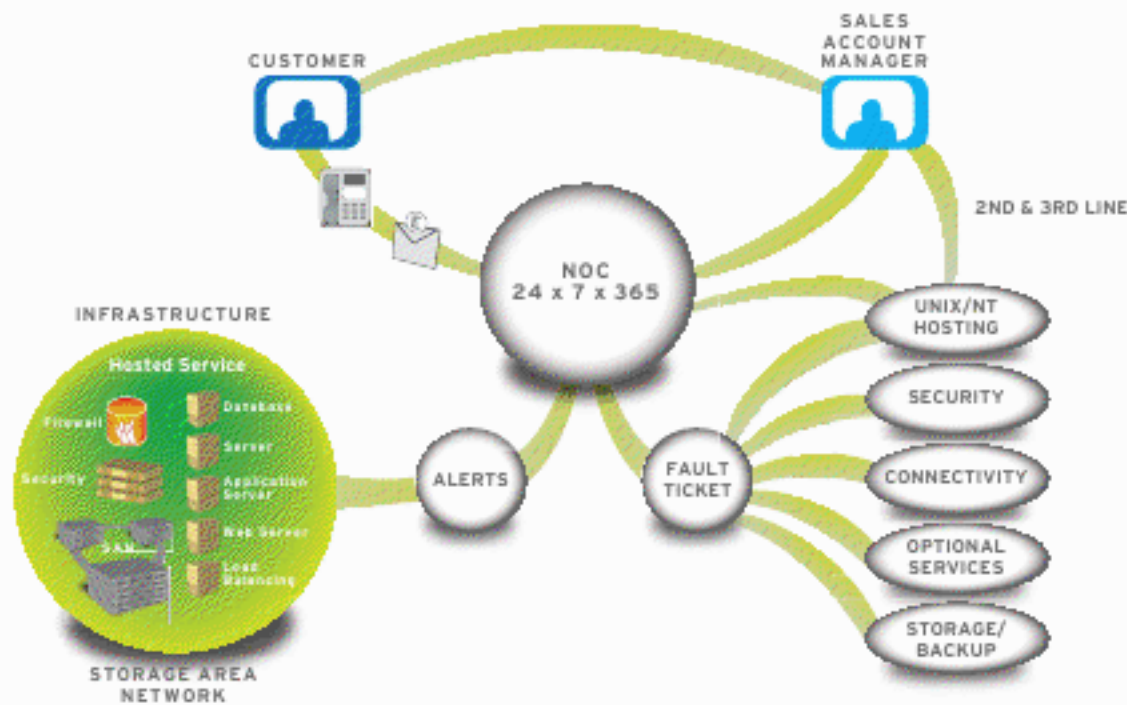

# Data Centre Stratford, England

## Stratford Data Centre

Stratford, E15 1NG  
London, England

Our state-of-the-art facility is a 3-story building with all-concrete construction located in a highly accessible part of London. Nearly five kilometers to the southwest of junction 4 of M11 Stratford mainline, the Underground station is 0.3 km from the facility and the city airport is 5.47 km away.

**ENTERPRISE**  
Data Centre Services